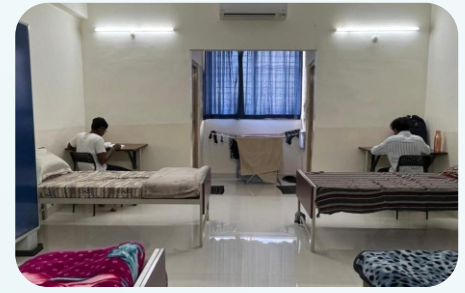

RESIDENTIAL LIFE AT

We strongly believe residential facility should be “home away from home”.

There are separate boarding houses for boys and girls. The boys' and girls' hostels are further housed on the basis of their group selected in Intermediate.

Boys Hostel – Late CDS Bipin Rawat Block

Located in close proximity to the main campus, boys hostel in an located in a exclusive 1.5 acre campus with a total capacity of 200 Beds. Students are provided with air-conditioned rooms with an attached bath on a three-sharing basis.

Girls Hostel – Avani Lekhara Block

Located within the main campus with a total capacity of 200 Beds. Girls have access to all common facilities within the campus. Students are provided with air-conditioned rooms with an attached bath on a four-sharing basis.

Overview of Accommodation Facility

- Rooms are designed to give students comfortable personal living spaces and give them a sense of a home away from home.
- Rooms are furnished with all essential amenities including cot, wardrobe and a study table with chair.
- Girls hostel block has separate study rooms at ground floor which are further segregated on basis of their group selected.
- Residential block has a common lounge for students to hang-out. There is a recreational lounge in ground floor equipped with some indoor sports. Boarders can also look forward to outdoor sport activities like Volleyball, Basketball & Badminton.
- A robust round-the-clock security system, with CCTV surveillance, keeps the campus safe and secure.
- We have tie up with hospitals nearby to handle any medical emergency and equipped with vehicle to handle transportation.